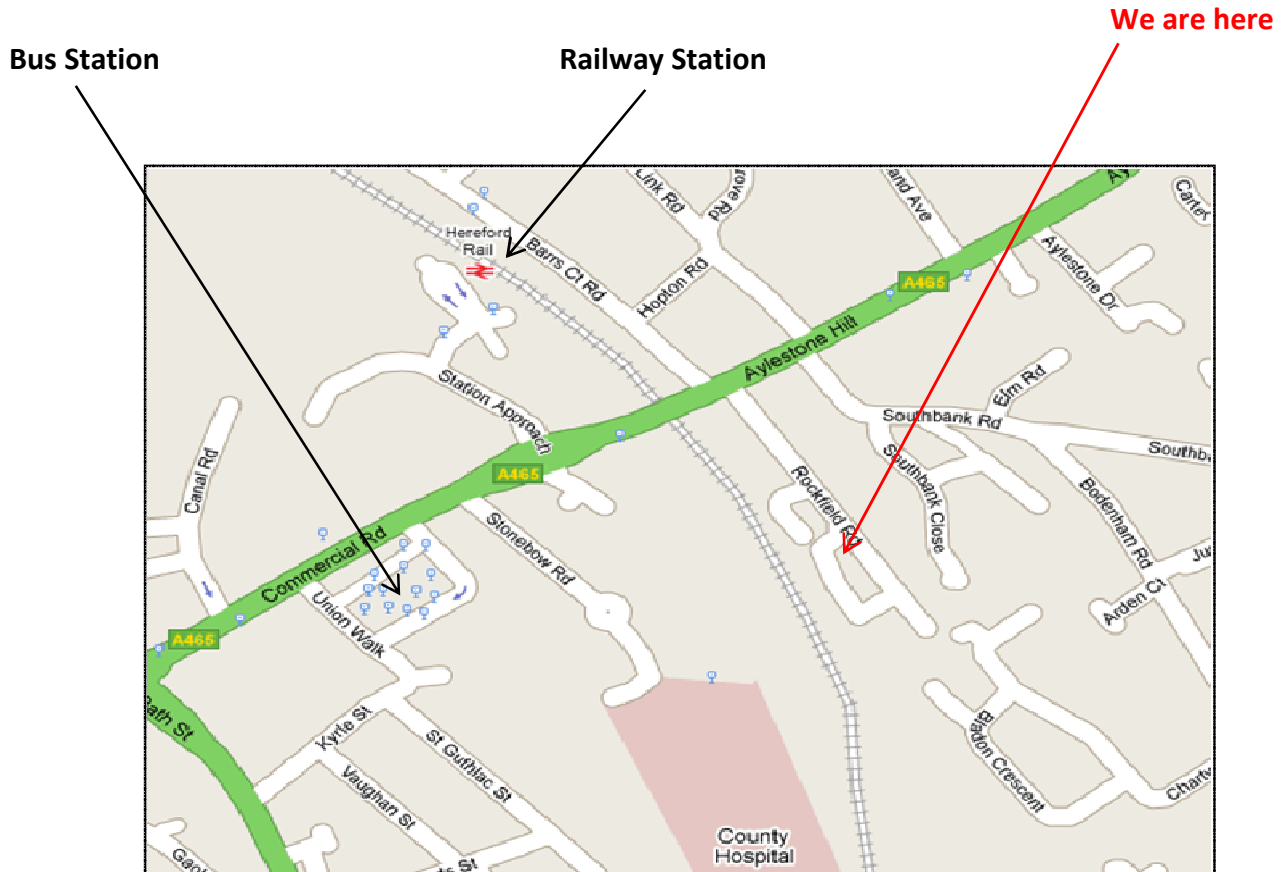

HOW TO FIND US

No 2 Barrs Court Works, Rockfield Road, Hereford HR1 2UA
Telephone 01432 265243 or 0781 1155746 Email: info@featbeat.co.uk

We are situated near to Hereford County Hospital, Hereford Railway Station and Bus Station.

Travelling from Ross-on-Wye

Take the A49 Ross to Hereford road and head for Hereford City Centre, you will go through 2 roundabouts. At the roundabout in Hereford City Centre take the A438/Newmarket Street heading to Bromyard/Ledbury/A465/Worcester/A4103. Turn left at A465/Commercial Road and straight through 3 sets of traffic lights and then turn right into Rockfield Road just after the hump back bridge.

Travelling from Leominster

Take the A49 Leominster to Hereford road, at the first roundabout take the 1st exit onto A4103/Roman Road heading to Worcester. At Aylestone Hill roundabout take the 3rd exit onto Aylestone Hill. *Travel straight over the mini roundabout towards the city, at the bottom of the hill after the speed camera and before the bridge, take the left turning into Rockfield Road, (Aylestone Court Hotel is on the corner of the turning).

Travelling from Worcester

Take the A44 Worcester to Hereford road, from the Aylestone Hill roundabout take the 1st exit and follow signs from *above.